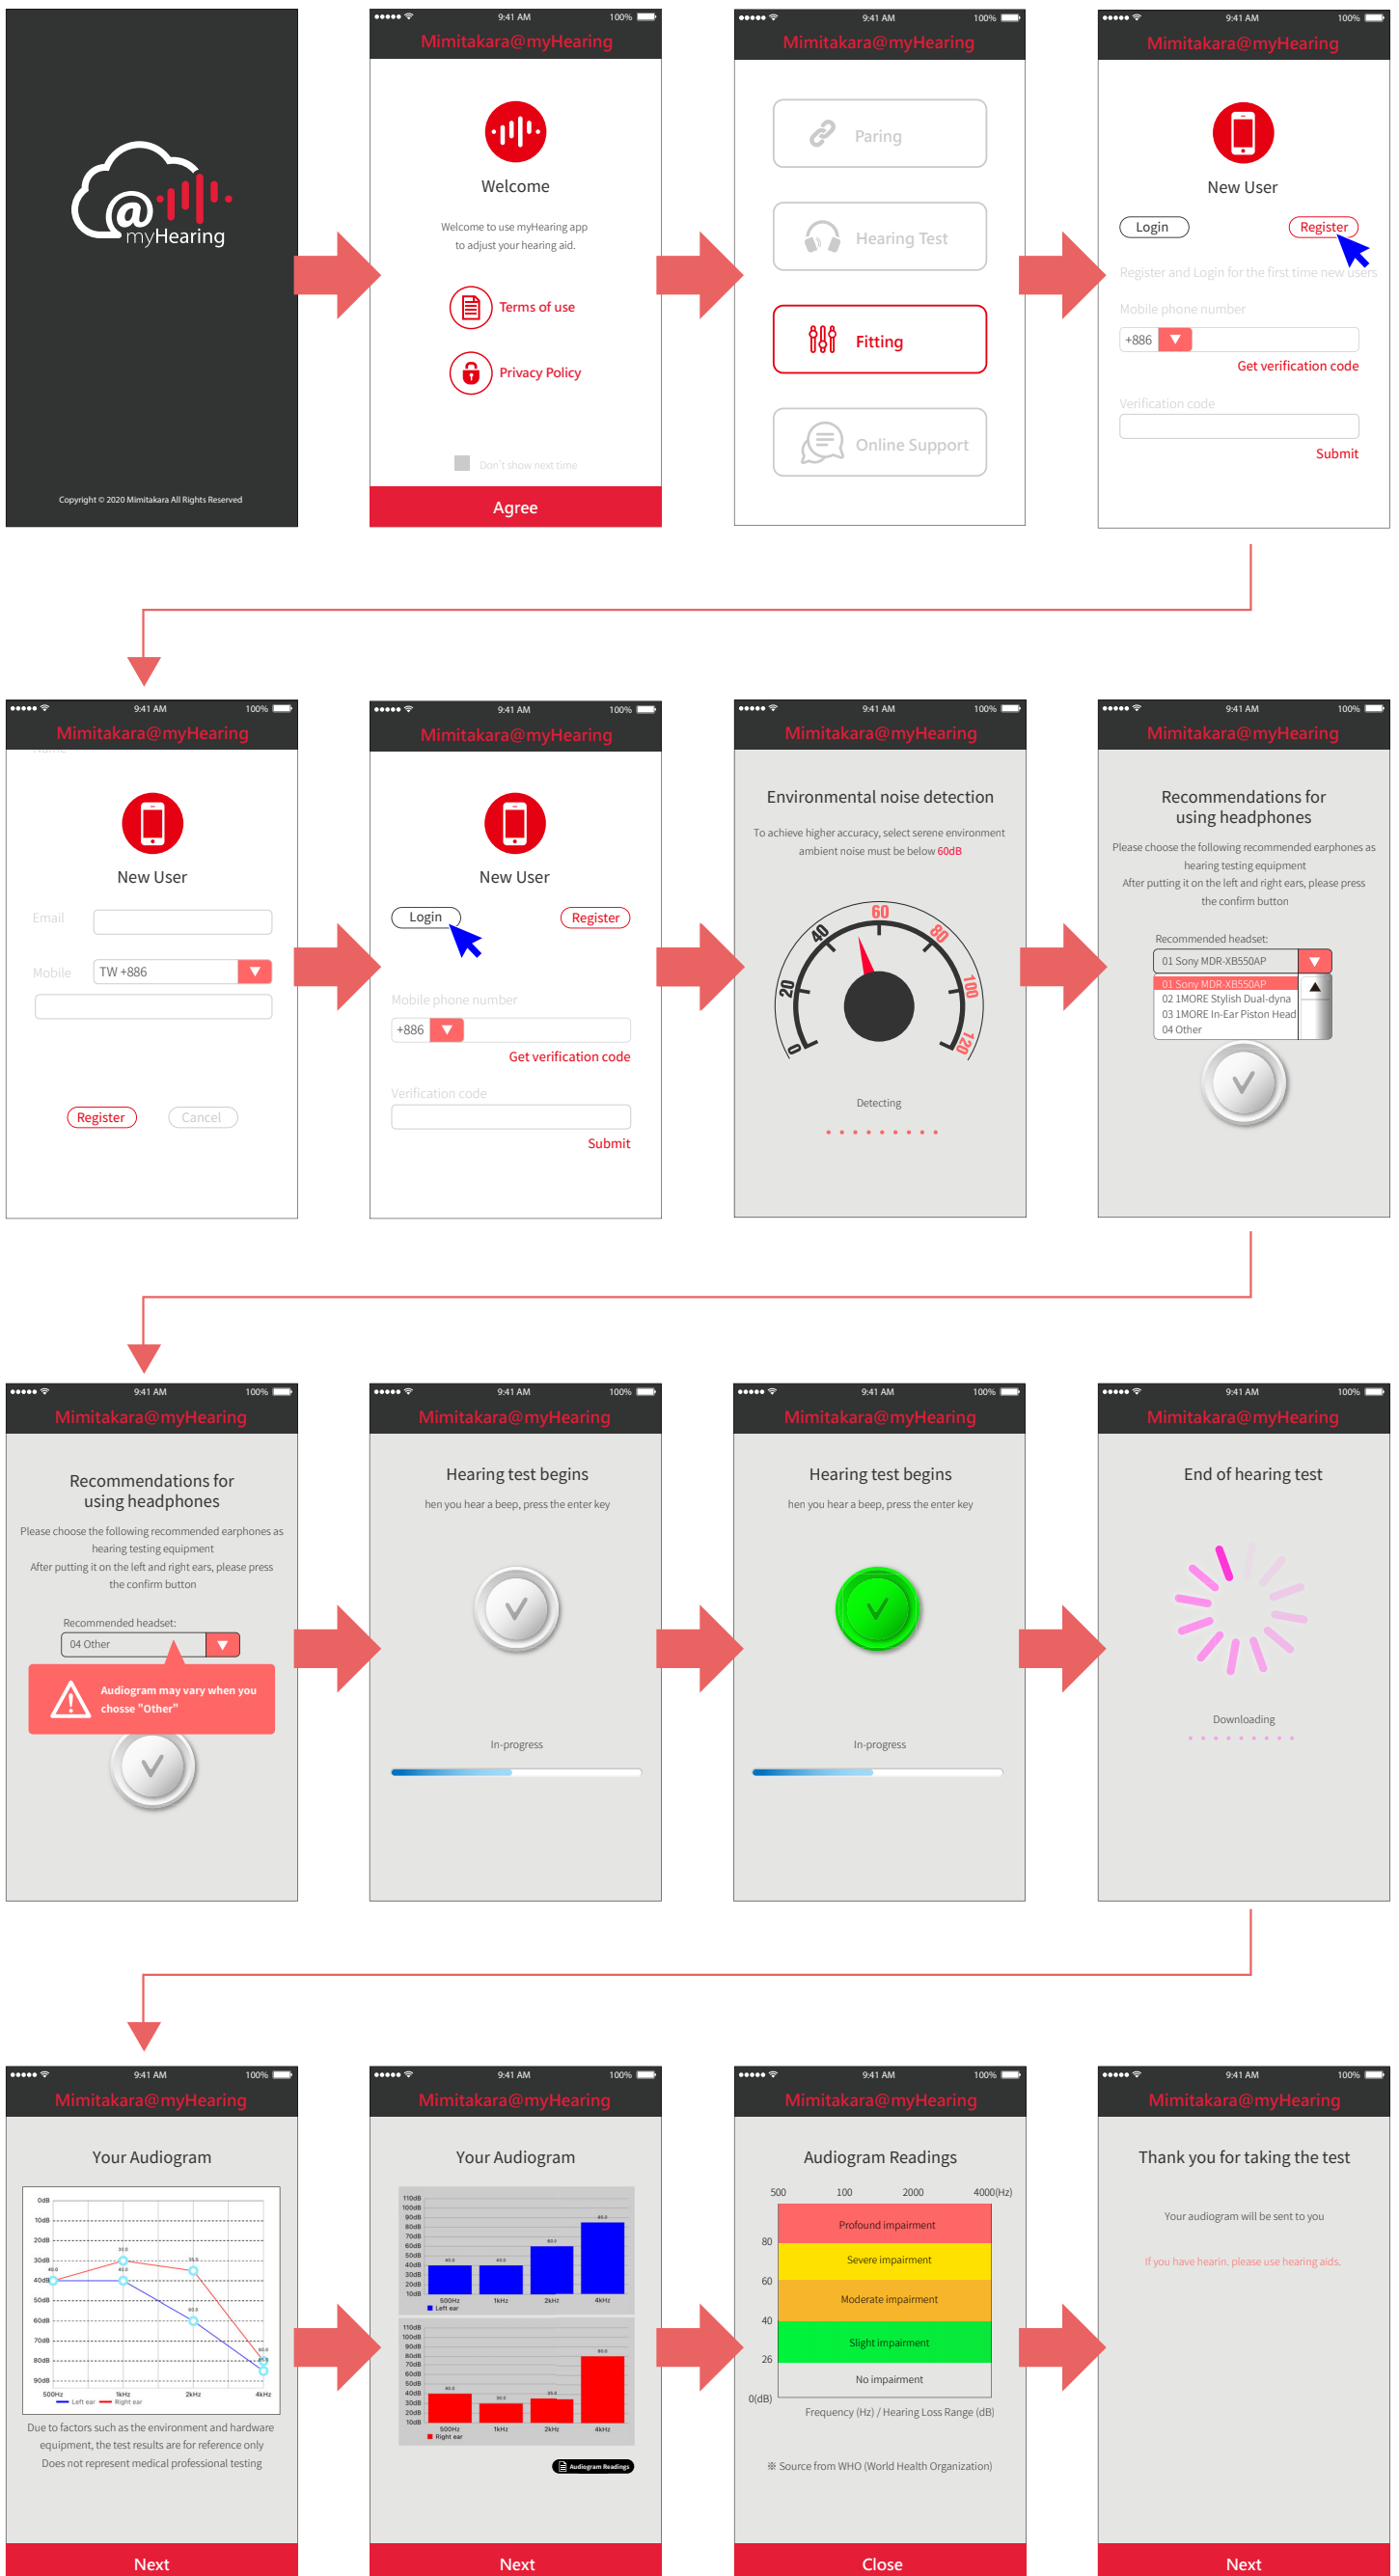

Mimitakara@myHearing App User Guide

Pairing

To pair your hearing device, turn the hearing device on by opening the battery door and then turn it off by closing the battery door. Follow the steps on screen.

Hearing Test

To begin the test please complete user registration and login. This is only required for new user to log in for the first time. Follow the steps on screen.

If you are a new user, tap the “Register” to complete the process. Once you complete the registration, you will receive a verification code. Input your mobile phone number and verification code to log in and perform hearing test.

Fitting

Adjust volume levels and sound balance for right and left ear hearing devices.

Online Support

Contact your Hearing Care Professional for further assistance by sending messages in the chat box or schedule a voice call service. After communication you will receive a SMS message containing a formula link, click the link your hearing instrument will be tuned automatically to best fit your hearing needs. If the adjustment doesn't fit your hearing need, go over the process again until it fits.