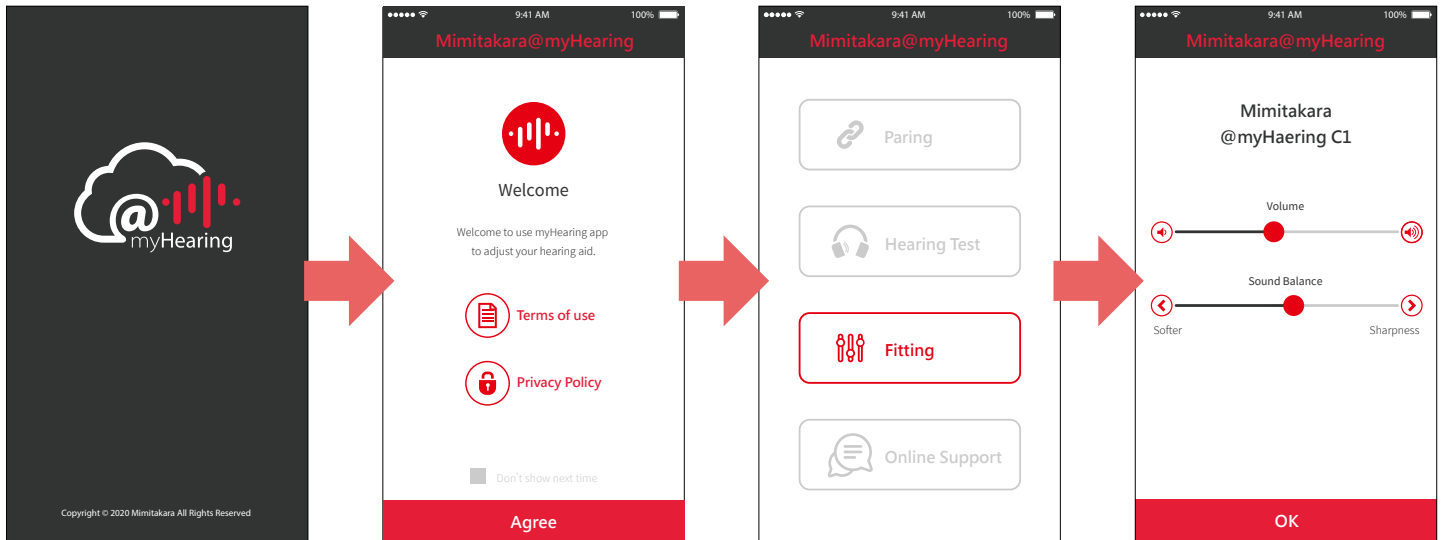

Mimitakara@myHearing App User Guide

Pairing

To pair your hearing device, turn the hearing device on by opening the battery door and then turn it off by closing the battery door. Follow the steps on screen.

Hearing Test

To begin the test please complete user registration and login. This is only required for new user to log in for the first time. Follow the steps on screen.

If you are a new user, tap the “Register” to complete the process. Once you complete the registration, you will receive a verification code. Input your mobile phone number and verification code to log in and perform hearing test.

Fitting

Adjust volume levels and sound balance for right and left ear hearing devices.

Online Support

Contact your Hearing Care Professional for further assistance by sending messages in the chat box or schedule a voice call service. After communication you will receive a SMS message containing a formula link, click the link your hearing instrument will be tuned automatically to best fit your hearing needs. If the adjustment doesn't fit your hearing need, go over the process again until it fits.

If you are a new user, tap the "Register" to complete the process. Once you complete the registration, you will receive a verification code. Input your mobile phone number and verification code to log in and get online support.