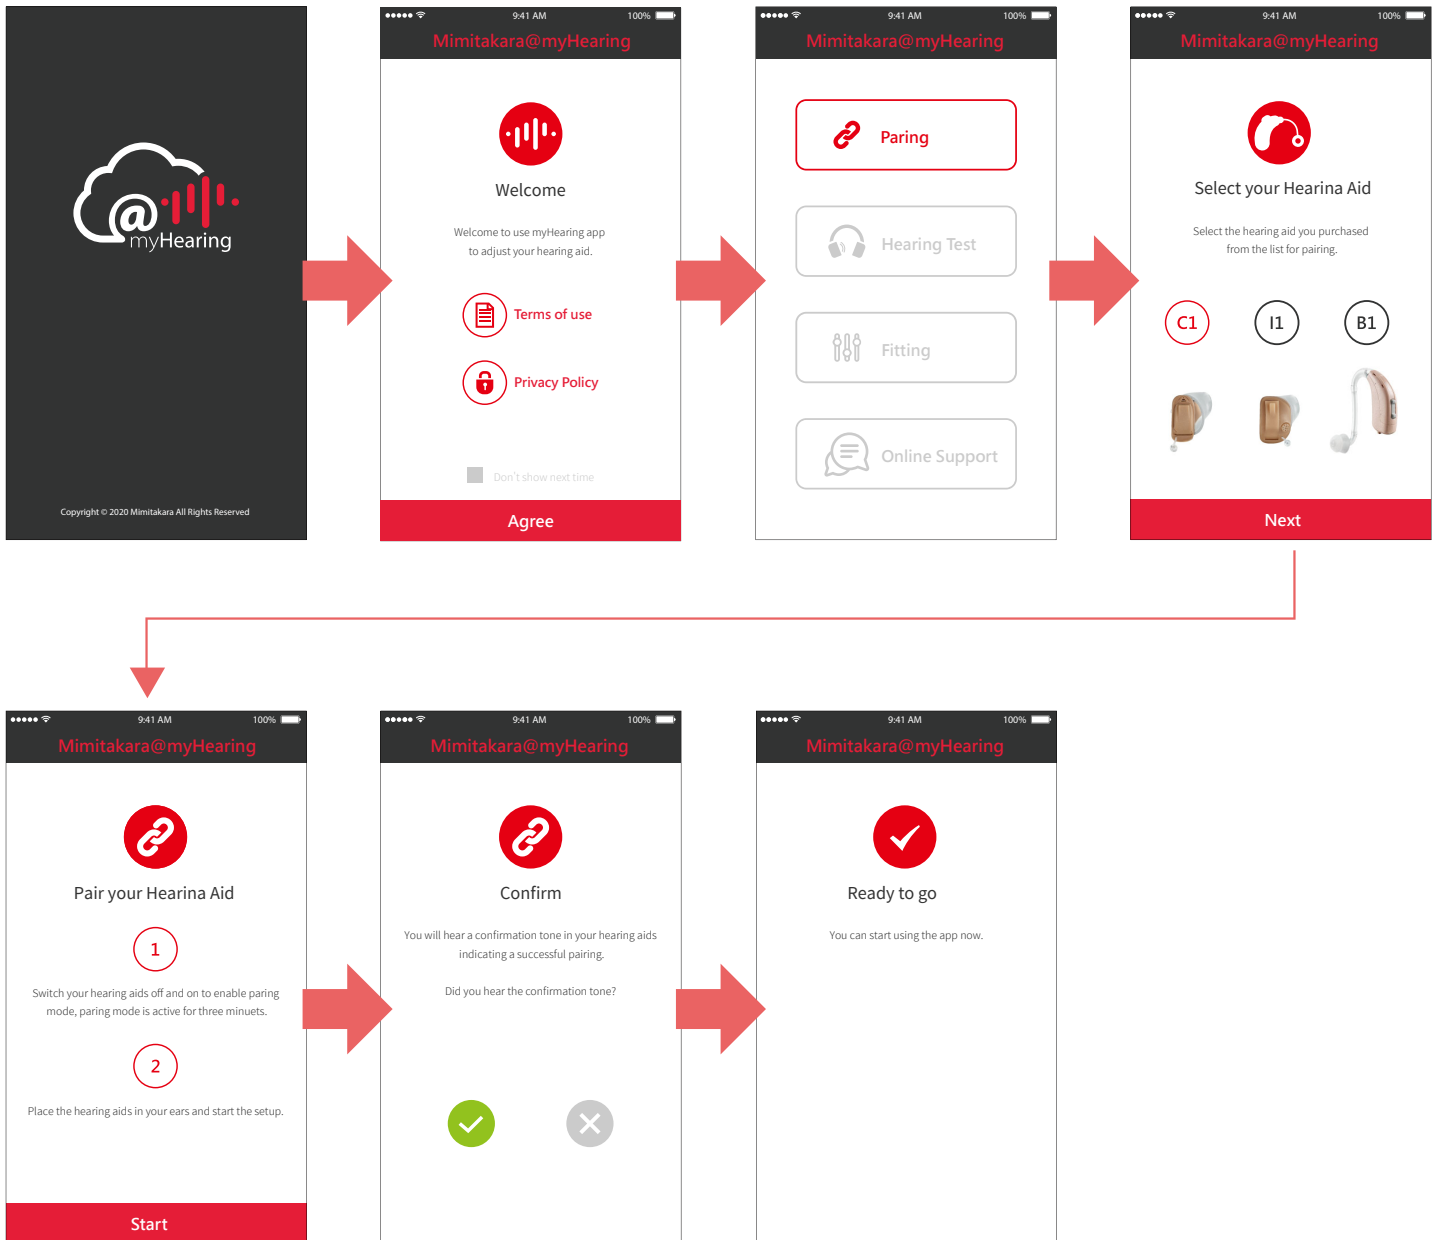

Mimitakara@myHearing App User Guide

Pairing

To pair your hearing device, turn the hearing device on by opening the battery door and then turn it off by closing the battery door. Follow the steps on screen.

Hearing Test

To begin the test please complete user registration and login. This is only required for new user to log in for the first time. Follow the steps on screen.

If you are a new user, tap the “Register” to complete the process. Once you complete the registration, you will receive a verification code. Input your mobile phone number and verification code to log in and perform hearing test.

Fitting

Adjust volume levels and sound balance for right and left ear hearing devices.

Online Support

Contact your Hearing Care Professional for further assistance by sending messages in the chat box or schedule a voice call service. After communication you will receive a SMS message containing a formula link, click the link your hearing instrument will be tuned automatically to best fit your hearing needs. If the adjustment doesn't fit your hearing need, go over the process again until it fits.

If you are a new user, tap the "Register" to complete the process. Once you complete the registration, you will receive a verification code. Input your mobile phone number and verification code to log in and get online support.